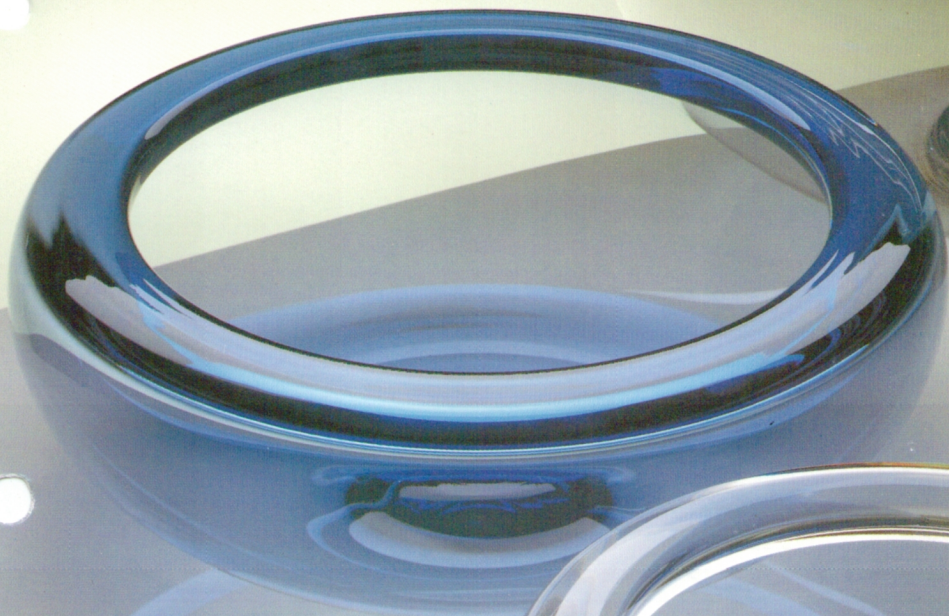

**HOLME
GAARD**
OF COPENHAGEN

Provence