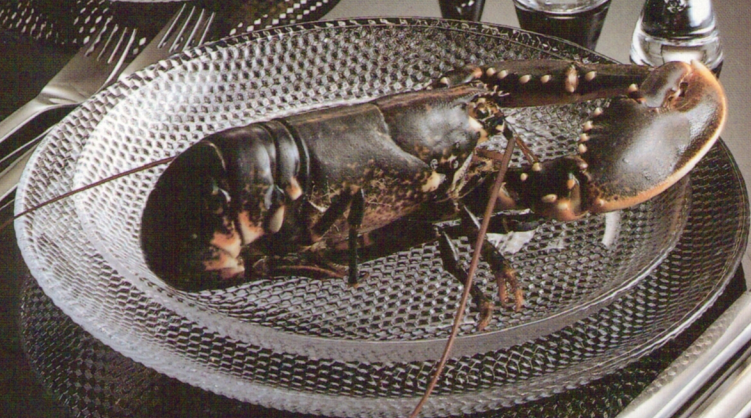

**HOLME
GAARD**
OF COPENHAGEN

Trigona